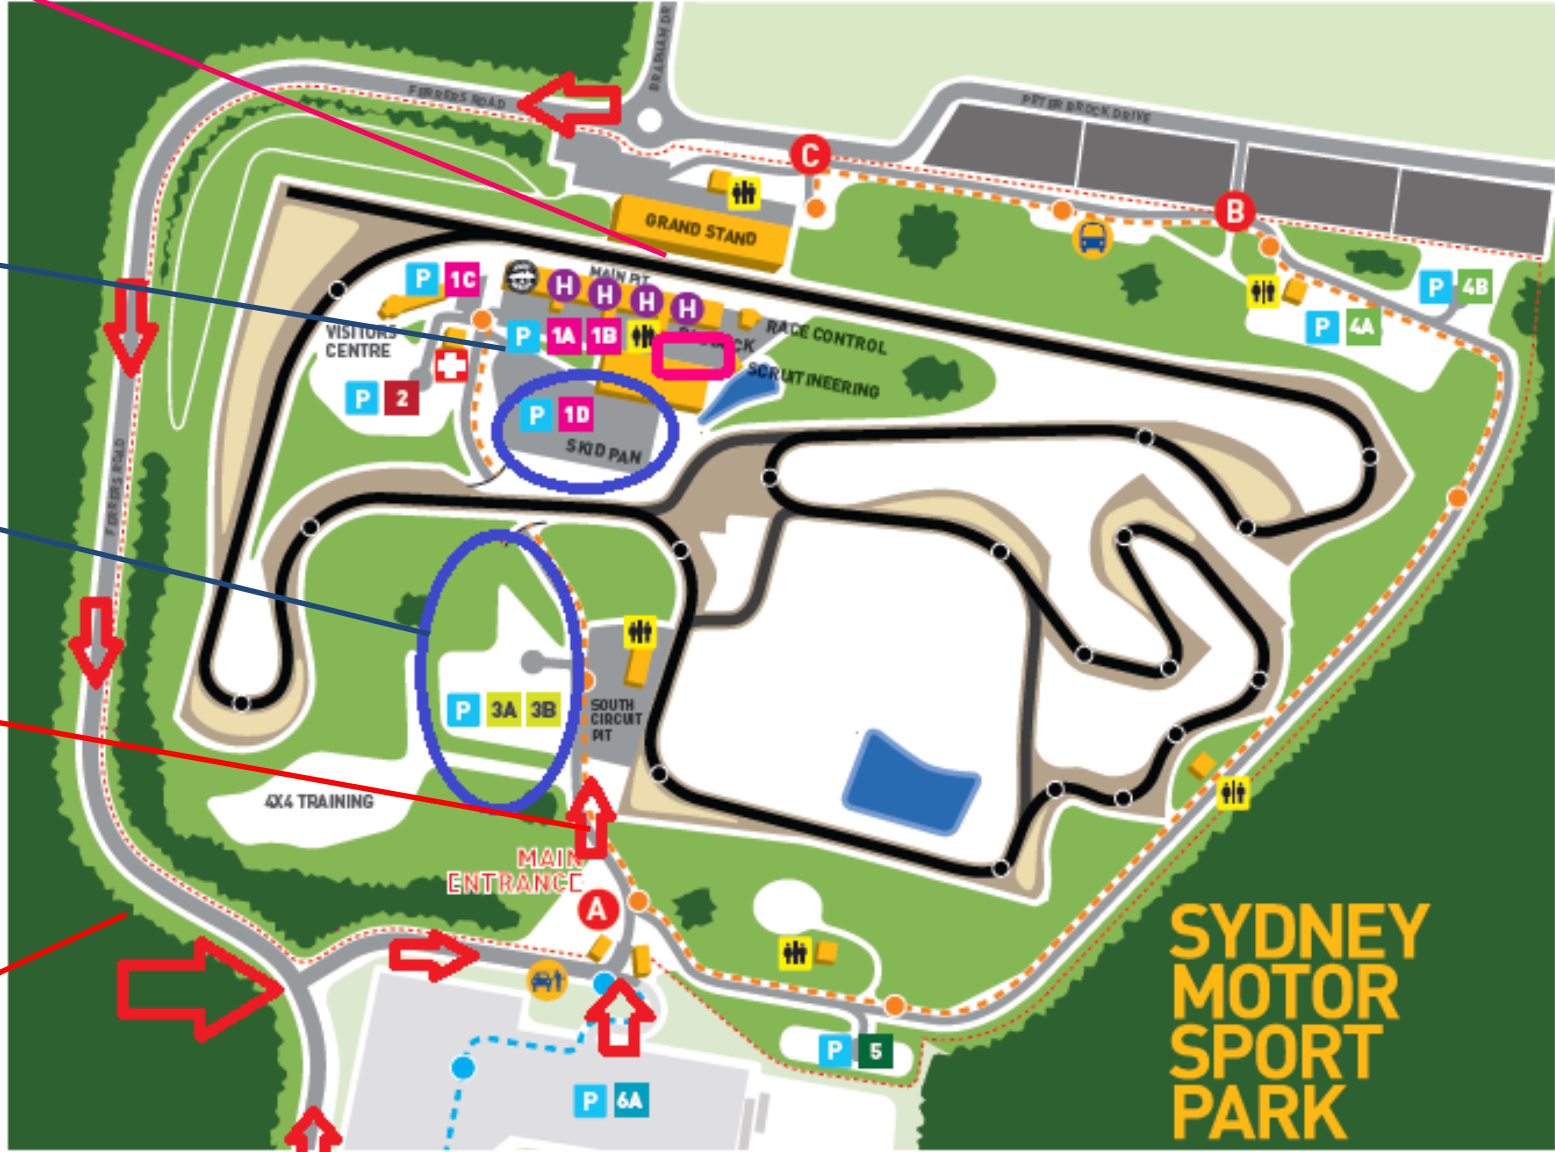

NSW CIS Cross Country Championships – Enter via “Gate A” for event parking

Pink rounded rectangle indicates parking area for officials via Gate A
Parking area near 1D

Blue circle indicates parking area for spectators via Gate A
Skid Pan - 1D

Blue circle indicates parking area for spectators via Gate A
Grass Hill – 3A & 3B

Main Entrance - Gate A

Red arrows indicate direction of traffic heading towards Gate A parking areas:
Skid Pan - 1D
Grass Hill - 3A & 3B

Ferrers Road, Eastern Creek

Brabham Drive, Eastern Creek

SYDNEY MOTOR SPORT PARK

- A GATES
- P PARKING AREA
- ♿ TOILETS
- 🚗 TAXI PICK-UP / DROP-OFF